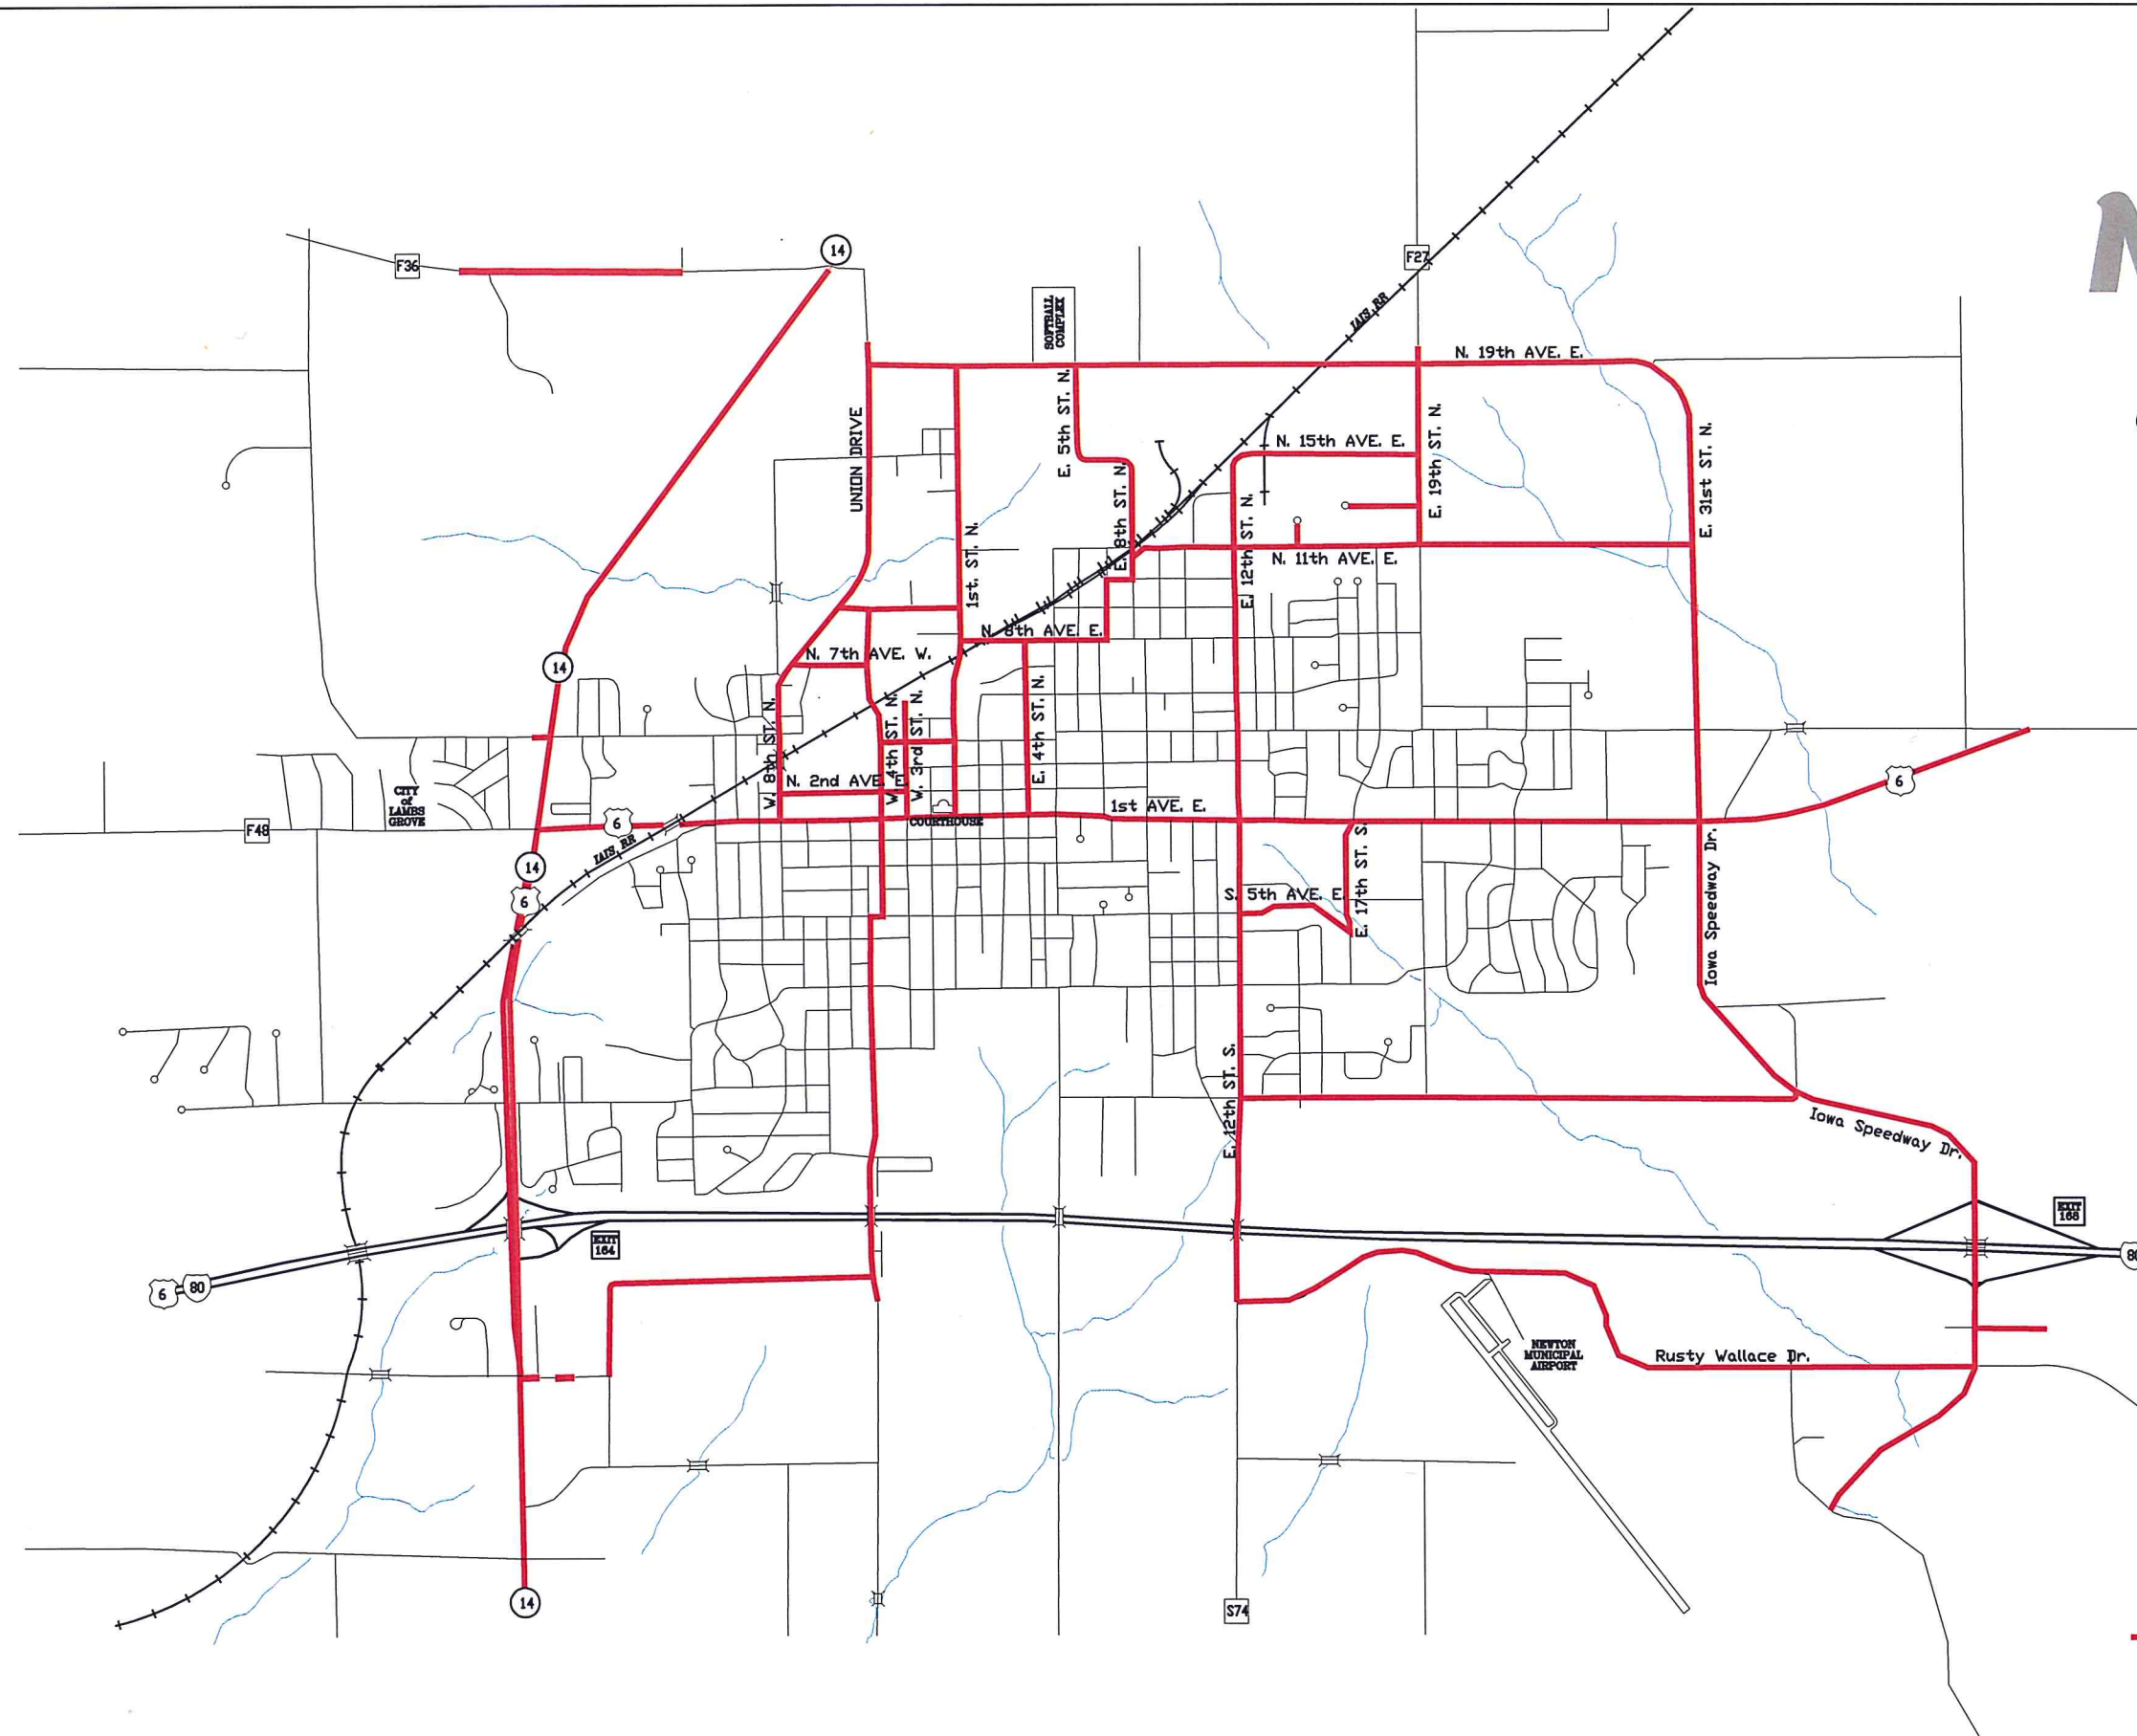

GET TO KNOW
Newton

TRUCK ROUTE MAP
CITY OF NEWTON, IOWA

RAILROAD UNDERPASS CLEARANCES
 1st St N (700 Blk) 14'-4"
 1st Ave W (1200 Blk) 13'-10"

EXISTING TRUCK ROUTES

CITY OF NEWTON
PUBLIC WORKS DEPARTMENT

REVISIONS
 10-3-00 NOTE
 10-3-07 UPDATE - COUNCIL ORD.
 12-20-11 STREETS UPDATED
 3-5-12 UPDATE - COUNCIL ORD.

12-31-14 MISC.

TRUCK ROUTE MAP