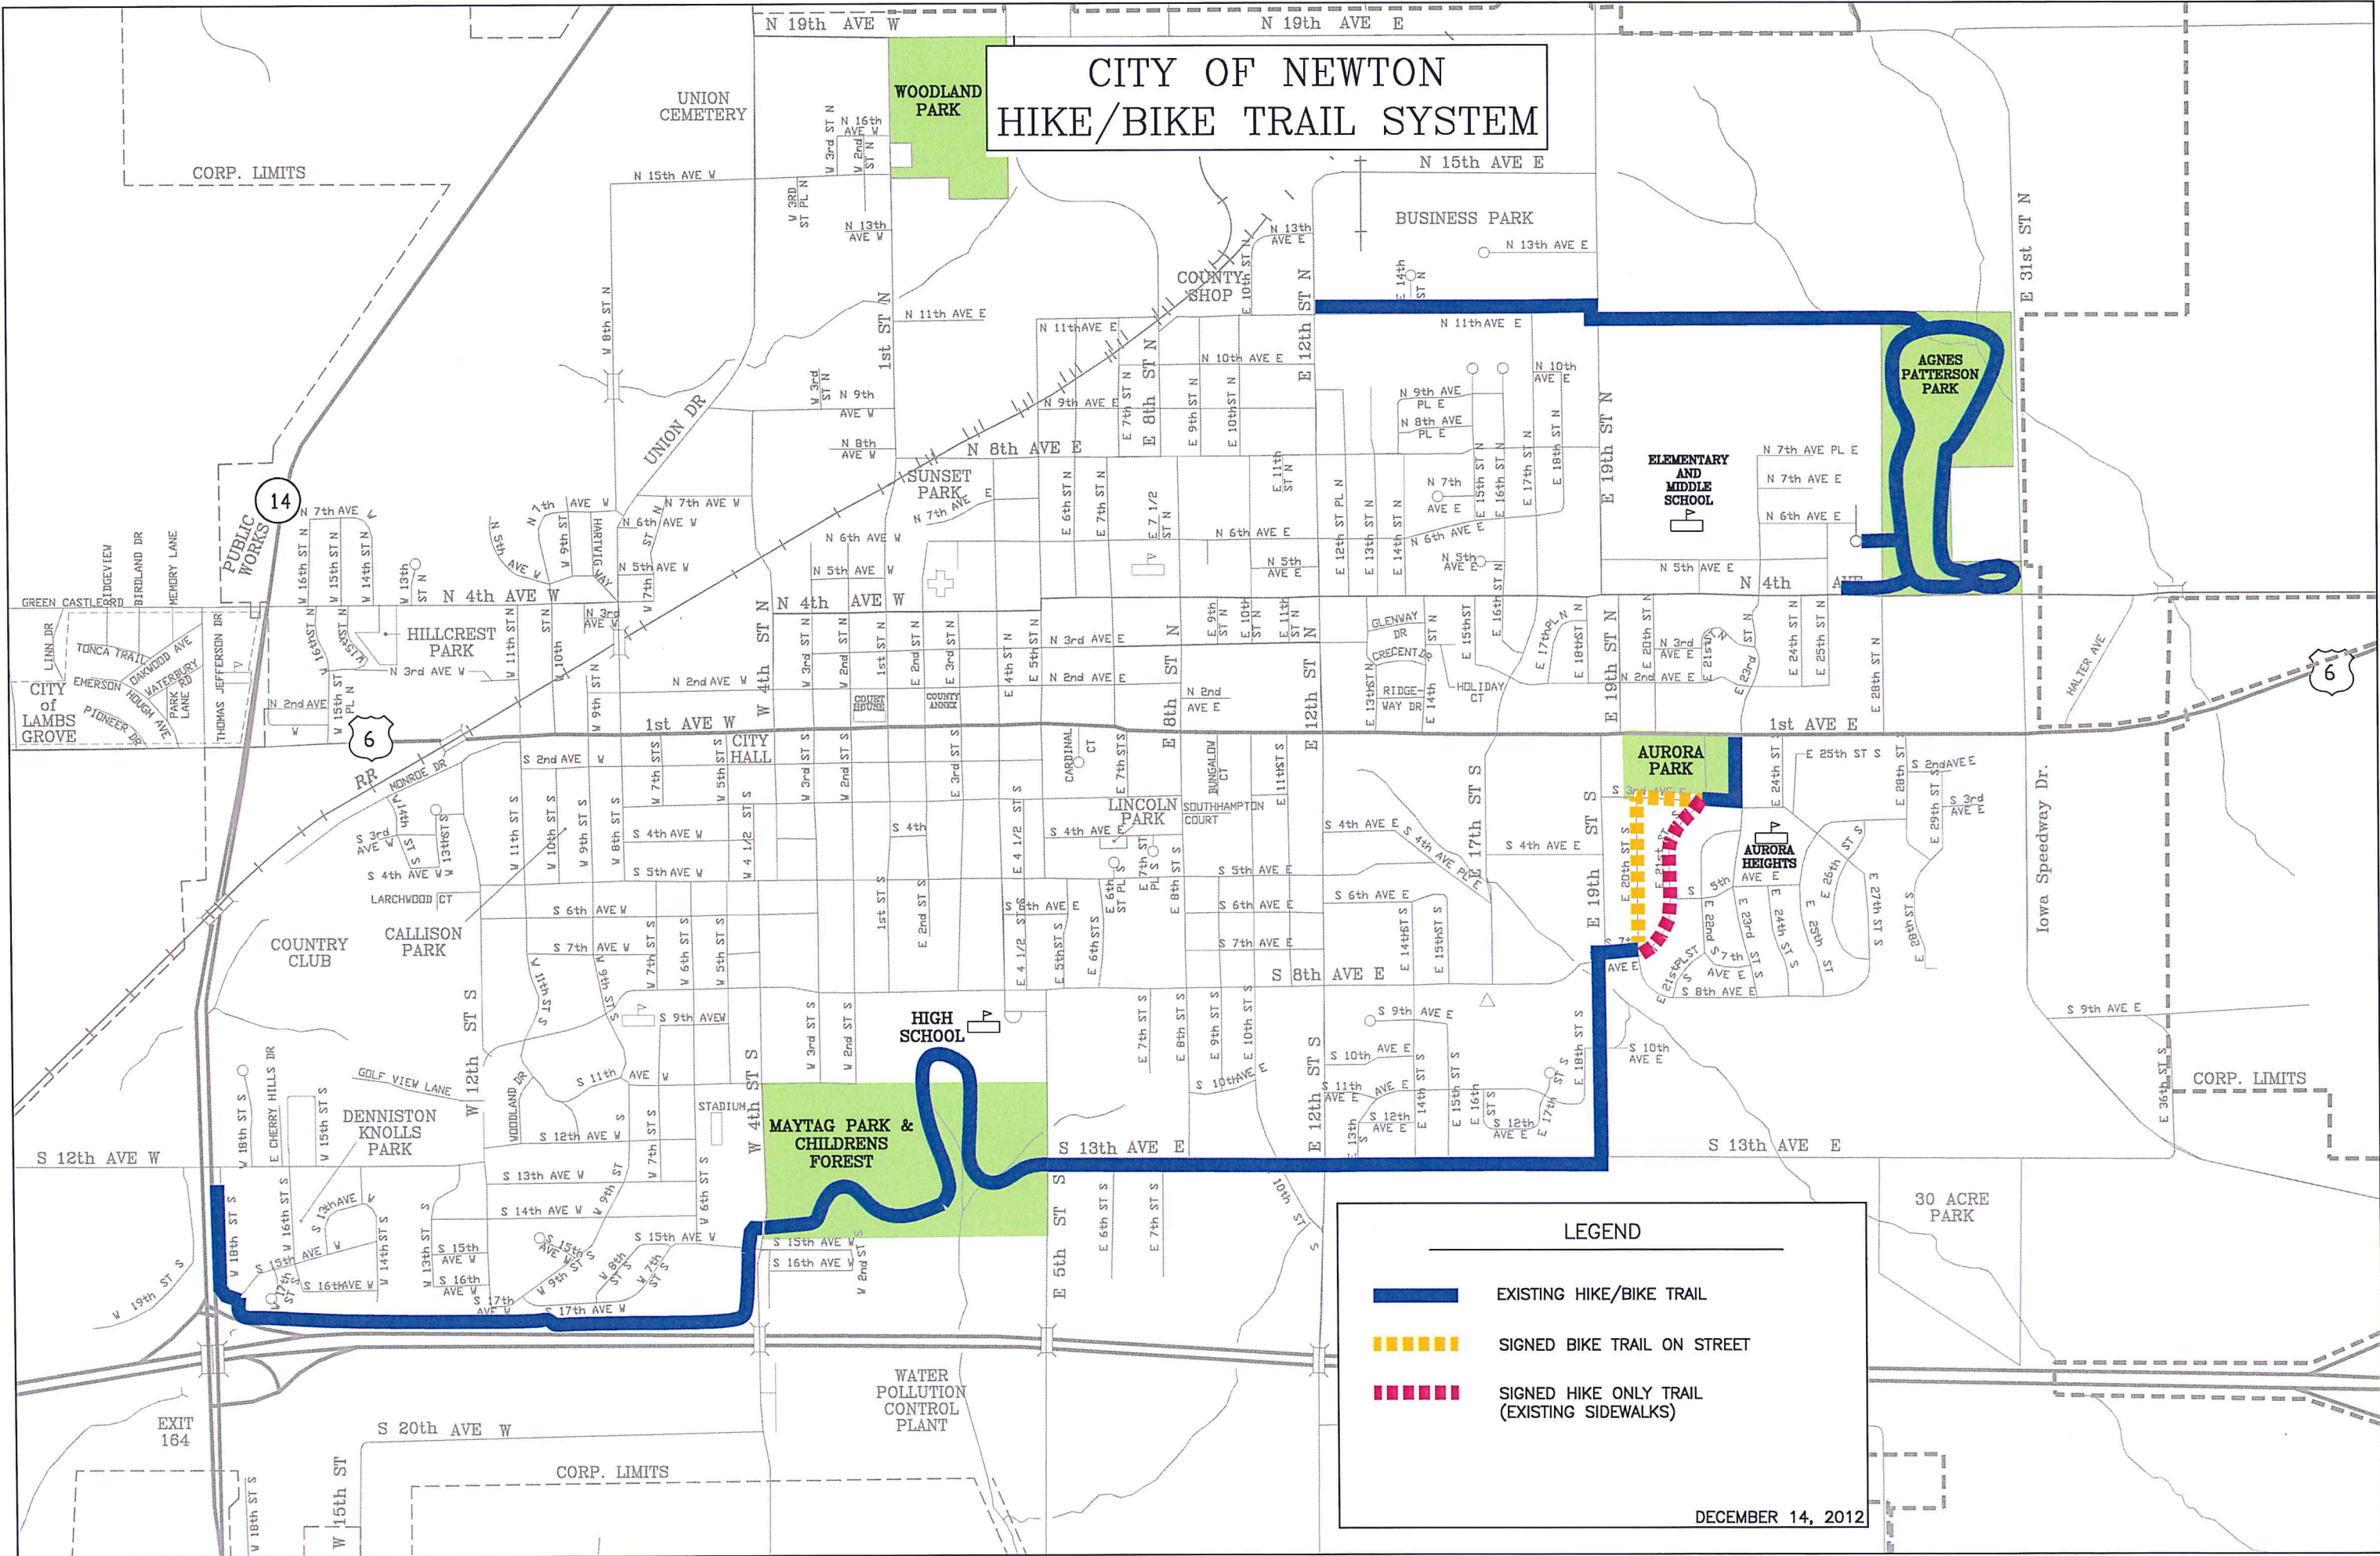

# CITY OF NEWTON HIKE/BIKE TRAIL SYSTEM

**LEGEND**

- EXISTING HIKE/BIKE TRAIL
- SIGNED BIKE TRAIL ON STREET
- SIGNED HIKE ONLY TRAIL (EXISTING SIDEWALKS)

DECEMBER 14, 2012